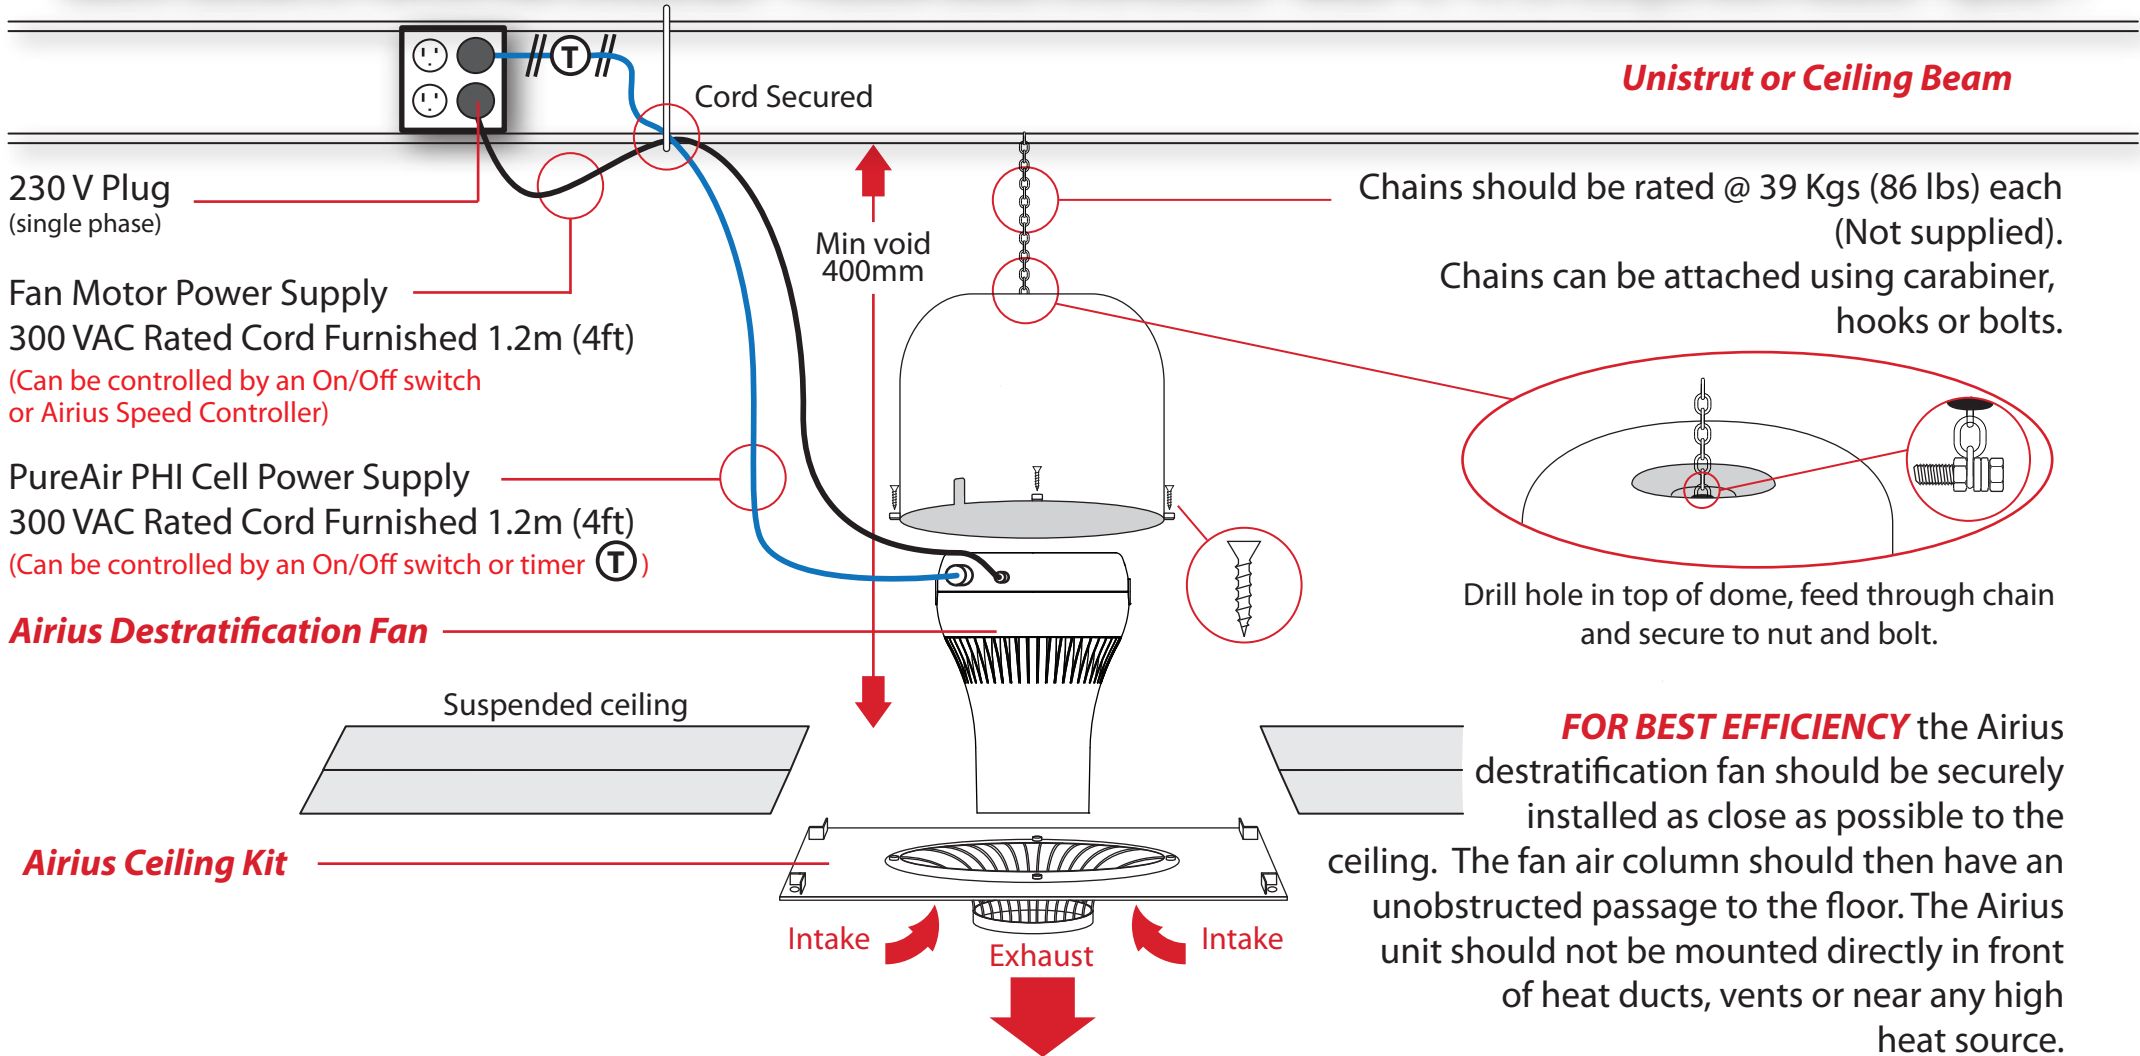

## AIRIUS CEILING KIT MOUNTING GUIDELINES - PUREAIR SERIES (SUSPENDED) - Model 10, 15, 25, (Long & Short Nozzle) - Option 1